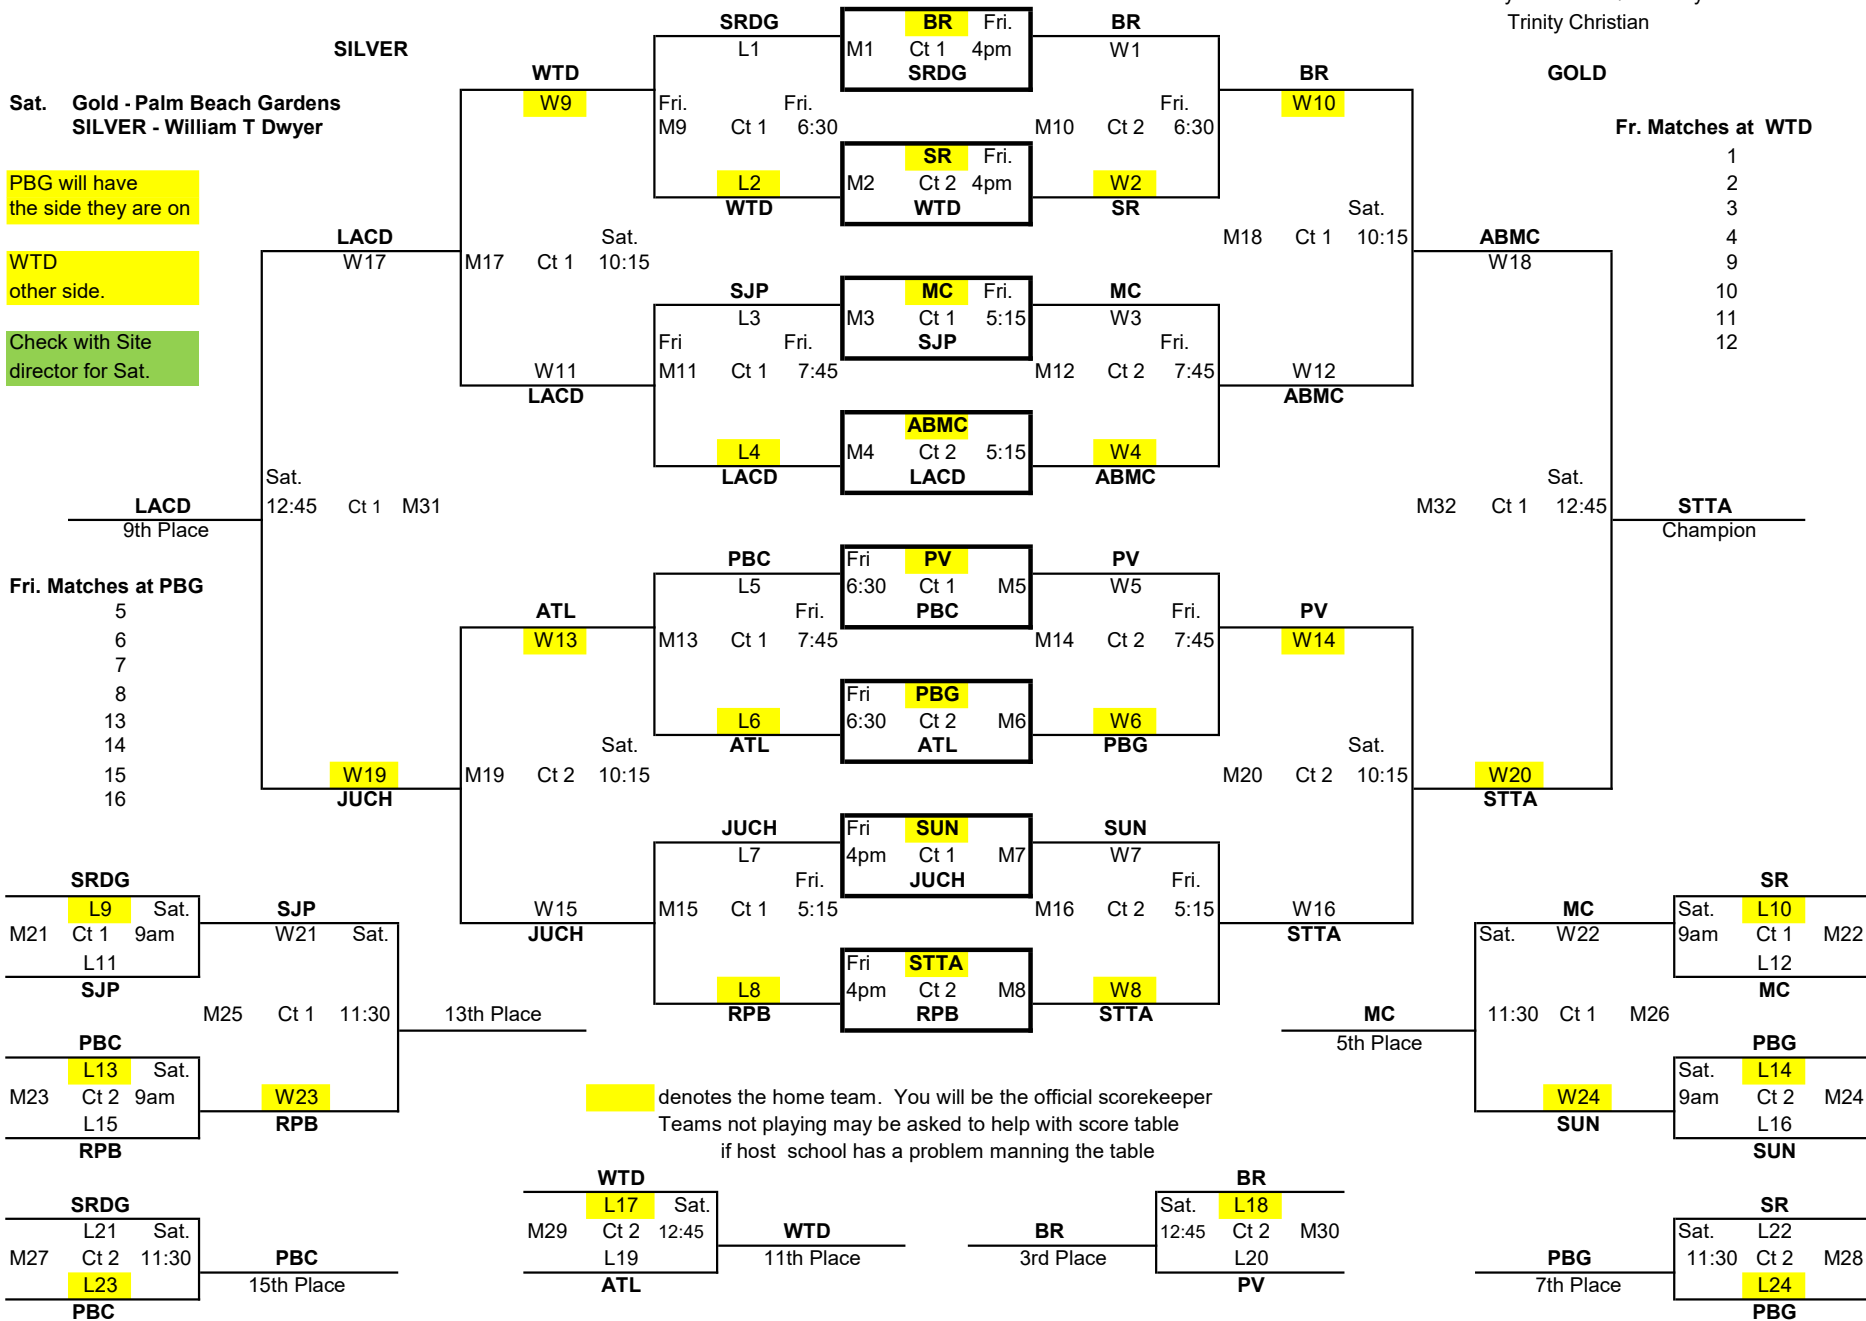

PALM BEACH CLASSIC JV DIVISION I

Oct 13-14, 2017

Hosted by: PB Gardens/LW Christian
Boynton Beach/WT Dwyer
Trinity Christian

Sat. Gold - Palm Beach Gardens
SILVER - William T Dwyer

PBG will have
the side they are on

WTD
other side.

Check with Site
director for Sat.

PBG- Palm Beach Gardens
PV - Park Vista
ATL -Atlantic
RPB - Royal Palm Beach

MC - Martin County
WTD - William T dwyer
LACD- Lourdes Academy
SR - Spanish River

BR - Boca Raton
SUN - Suncoast
STTA - St Thomas Aquinas
SJP - St John Paul

SRDG - Seminole Ridge
ABMC - Archbishop McCarthy
PBC - Palm Beach Central
JUCH - Jupiter Christian