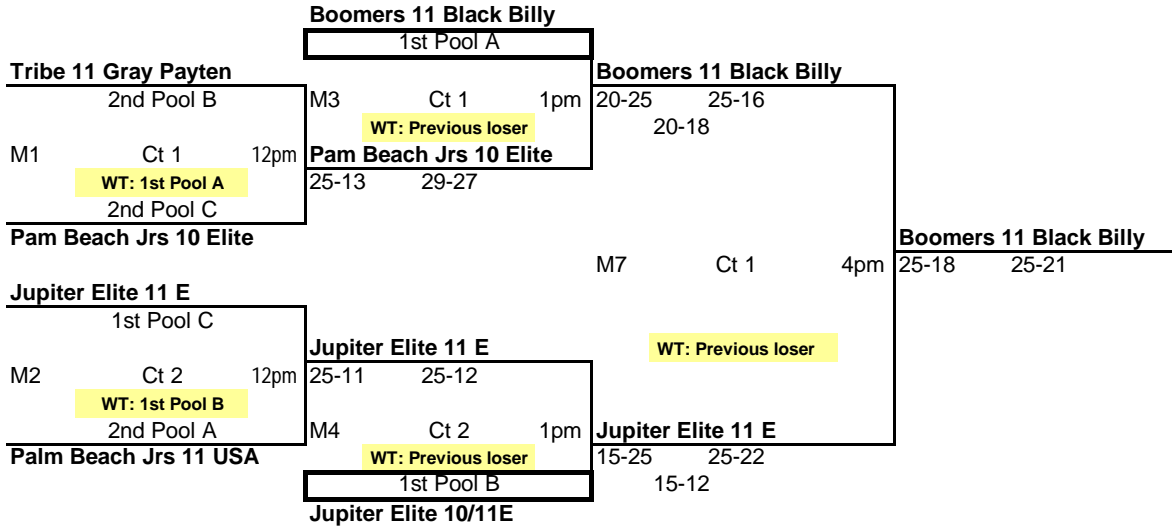

VOLLEYFEST #3
April 7-8, 2018
11's

GOLD @ Lake Worth Christian

☐ If you are in box you ref before you play
Losers must stay and ref the next match