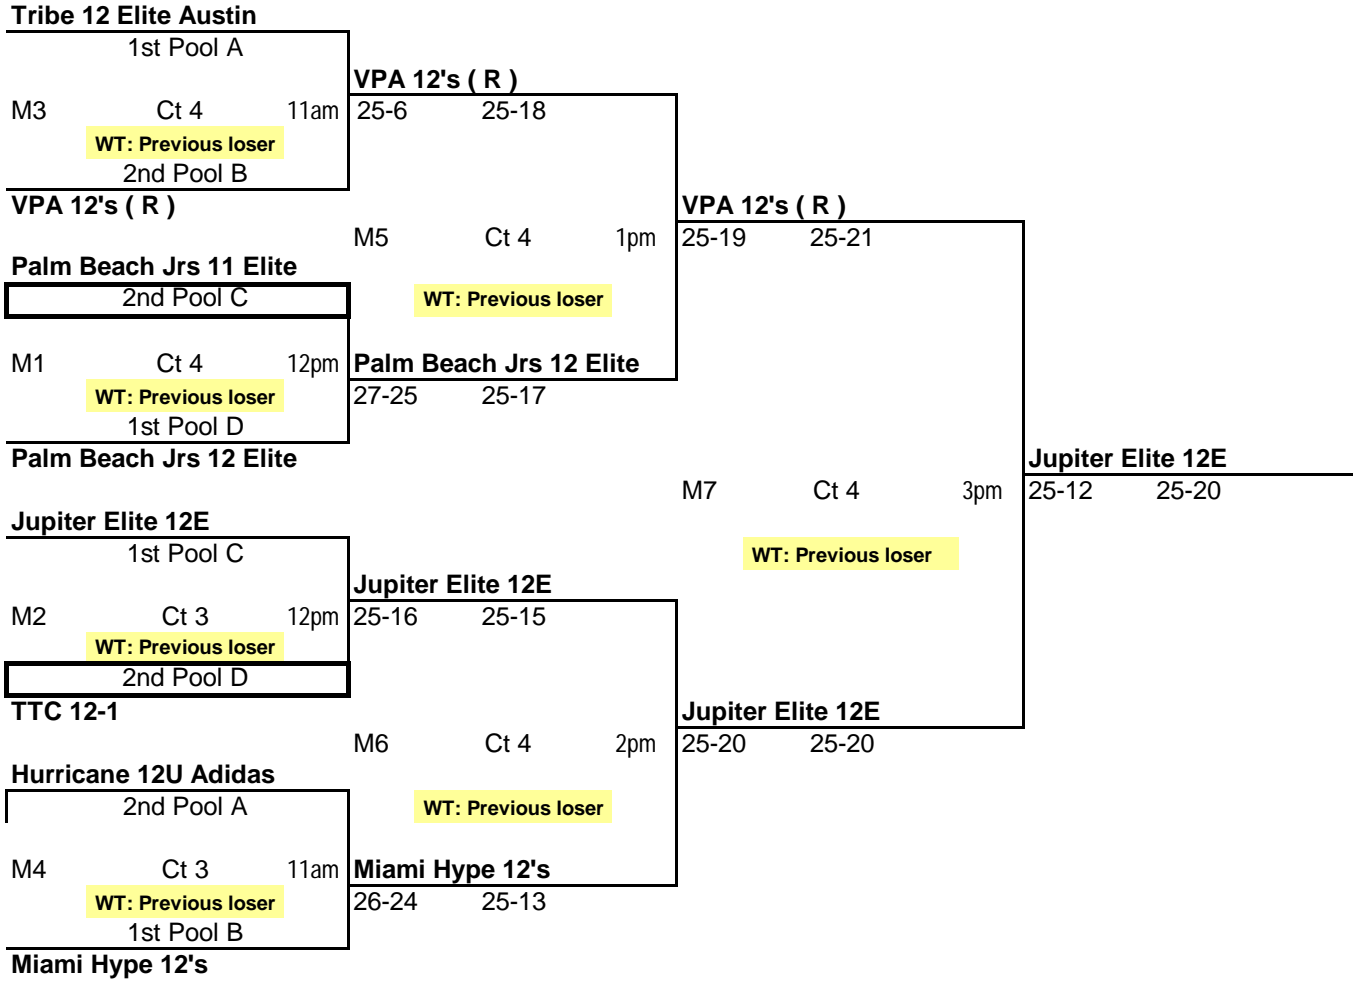

VOLLEYFEST #3

April 7-8, 2018

12's

POOL: A LOCATION: Palm Beach Gardens HS COURT: 4													Point %	Game %	Matches		Games		Place
															Won	Lost	Won	Lost	
1 Hurricane 12U Adidas													1.716	0.714	2	1	5	2	2
2 Tribe 12 Elite Austin													1.351	0.857	3	0	6	1	1
3 Rockets 12U													0.697	0.286	1	2	2	5	3
4 Tribe 12 Mia Amie													0.639	0.143	0	3	1	6	4
Day/Ct	SAT 4		SAT 4		SAT 4		SAT 4		SAT 4		SAT 4		Day/Ct	POOL A					
Time	2:30 PM		3:30 PM		4:30 PM		5:30 PM		6:30 PM		7:30 PM		Time	COURT 4					
Match	1 vs 3 R:2		2 vs 4 R:1		1 vs 4 R:3		2 vs 3 R:1		3 vs 4 R:2		1 vs 2 R:4		Match						
Gm 1	25	9	25	14	25	10	25	18	15	25	25	14	Gm 1						
Gm 2	25	5	25	10	25	10	25	21	25	20	16	25	Gm 2						
Gm 3									15	10	10	15	Gm 3						

POOL: B LOCATION: Palm Beach Gardens HS COURT: 3													Point %	Game %	Matches		Games		Place
															Won	Lost	Won	Lost	
1 VPA 12's (R)													1.486	0.571	2	1	4	3	2
2 Miami Hype 12's													1.395	1.000	3	0	7	0	1
3 GVC 12													0.659	0.143	0	3	1	6	4
4 Palm Beach Jrs 12 USA The													0.753	0.286	1	2	2	5	3
Day/Ct	SAT 3		SAT 3		SAT 3		SAT 3		SAT 3		SAT 3		Day/Ct	POOL B					
Time	2:30 PM		3:30 PM		4:30 PM		5:30 PM		6:30 PM		7:30 PM		Time	COURT 3					
Match	1 vs 3 R:2		2 vs 4 R:1		1 vs 4 R:3		2 vs 3 R:1		3 vs 4 R:2		1 vs 2 R:4		Match						
Gm 1	25	7	25	15	25	18	25	15	25	22	24	26	Gm 1						
Gm 2	25	4	25	15	25	10	25	18	28	30	20	25	Gm 2						
Gm 3									13	15	12	15	Gm 3						

POOL: C LOCATION: Palm Beach Gardens HS COURT: 4													Point %	Game %	Matches		Games		Place
															Won	Lost	Won	Lost	
1 Jupiter Elite 12E													1.614	0.857	3	0	6	1	1
2 Palm Beach Jrs 11 Elite													1.545	0.714	2	1	5	2	2
3 Palm Beach Jrs 12 USA Mic													0.686	0.286	1	2	2	5	3
4 OBV 12 Quicksilver													0.580	0.143	0	3	1	6	4
Day/Ct	SAT 4		SAT 4		SAT 4		SAT 4		SAT 4		SAT 4		Day/Ct	POOL C					
Time	8:00 AM		9:00 AM		10:00 AM		11:00 AM		12:00 PM		1:00 PM		Time	COURT 4					
Match	1 vs 3 R:2		2 vs 4 R:1		1 vs 4 R:3		2 vs 3 R:1		3 vs 4 R:2		1 vs 2 R:4		Match						
Gm 1	25	12	25	6	25	13	25	11	22	25	25	13	Gm 1						
Gm 2	25	12	25	11	25	11	25	8	25	21	21	25	Gm 2						
Gm 3									15	7	17	15	Gm 3						

POOL: D LOCATION: Somerset Academy Canyons COURT: 7													Point %	Game %	Matches		Games		Place
															Won	Lost	Won	Lost	
1 Palm Beach Jrs 12 Elite													1.807	1.000	2	0	6	0	1
2 TTC 12-1													0.864	0.500	1	1	3	3	2
3 Tribe 12 Alexis													0.673	0.000	0	2	0	6	3
<i>This pool plays 3 sets to 25 points</i>																			
Day/Ct	SAT 7		SAT 7		SAT 7								Day/Ct	POOL D					
Time	8:00 AM		9:15 AM		10:30 AM								Time	COURT 7					
Match	1 vs 3 R:2		2 vs 3 R:1		1 vs 2 R:3								Match						
Gm 1	25	17	25	16	25	13							Gm 1						
Gm 2	25	15	25	19	25	20							Gm 2						
Gm 3	25	12	25	22	25	6							Gm 3						

VOLLEYFEST #3
April 7-8, 2018
12's

GOLD @ Palm Beach Gardens HS

If you are in box you ref before you play
Losers must stay and ref the next match