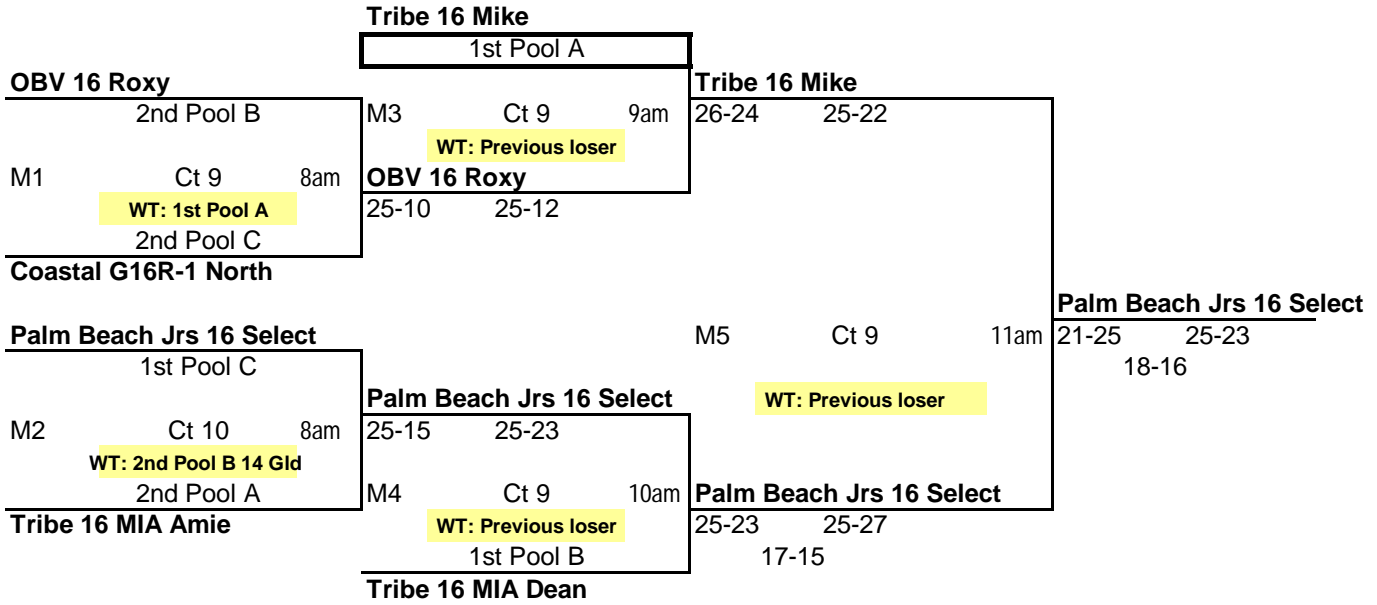

VOLLEYFEST #3
April 7-8, 2018
16's

GOLD @ Trinity Christian (LW)

☐ If you are in box you ref before you play
Losers must stay and ref the next match