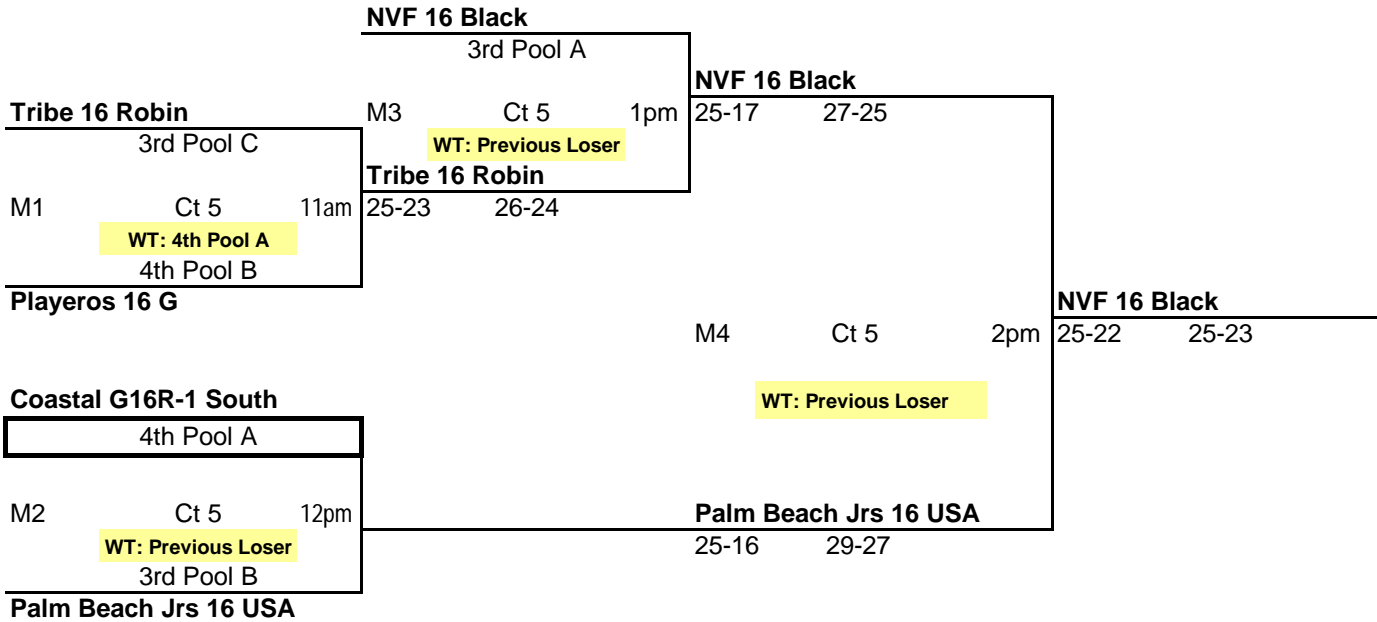

POOL A
COURT 9

POOL: B LOCATION: Boynton Beach HS COURT: 5													Point %	Game %	Matches		Games		Place
															Won	Lost	Won	Lost	
1 Tribe 16 MIA Dean													1.233	0.857	3	0	6	1	1
2 OBV 16 Roxy													1.426	0.714	2	1	5	2	2
3 Playeros 16 G													0.871	0.143	0	3	1	6	4
4 Palm Beach Jrs 16 USA													0.627	0.286	1	2	2	5	3
Day/Ct	SAT 5		SAT 5		SAT 5		SAT 5		SAT 5		SAT 5		Day/Ct						
Time	2:30 PM		3:30 PM		4:30 PM		5:30 PM		6:30 PM		7:30 PM		Time						
Match	1 vs 3 R:2		2 vs 4 R:1		1 vs 4 R:3		2 vs 3 R:1		3 vs 4 R:2		1 vs 2 R:4		Match						
Gm 1	27	25	25	15	25	7	25	14	25	13	25	23	Gm 1						
Gm 2	25	22	25	13	25	11	25	16	23	25	14	25	Gm 2						
Gm 3									10	15	18	16	Gm 3						

POOL B
COURT 5

POOL: C LOCATION: Somerset Academy Canyons COURT: 7													Point %	Game %	Matches		Games		Place
															Won	Lost	Won	Lost	
1 Coastal G16R-1 North													0.896	0.333	1	1	2	4	2
2 Palm Beach Jrs 16 Select													1.402	1.000	2	0	6	0	1
3 Tribe 16 Robin													0.801	0.167	0	2	1	5	3
<i>This Pool plays 3 sets to 25 points</i>																			
Day/Ct	SAT 2		SAT 2		SAT 2								Day/Ct						
Time	4:00 PM		5:15 PM		6:30 PM								Time						
Match	1 vs 3 R:2		2 vs 3 R:1		1 vs 2 R:3								Match						
Gm 1	25	21	25	14	10	25							Gm 1						
Gm 2	21	25	25	21	16	25							Gm 2						
Gm 3	25	13	25	23	23	25							Gm 3						

POOL C
COURT 7

VOLLEYFEST #3
 April 7-8, 2018
 16's

GOLD @ Trinity Christian (LW)

If you are in box you ref before you play
 Losers must stay and ref the next match

SILVER @ Boynton Beach HS

If you are in box you ref before you play
 Losers must stay and ref the next match